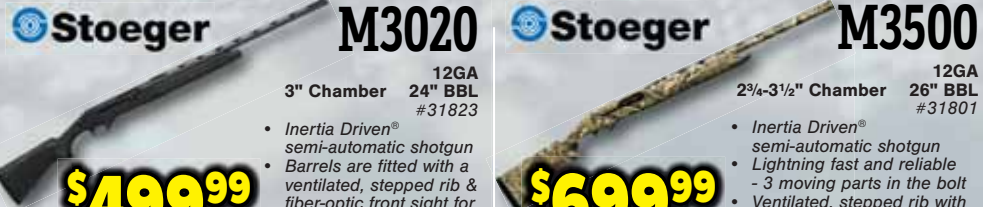

M3020

12GA
3" Chamber 24" BBL
#31823

- Inertia Driven® semi-automatic shotgun
- Barrels are fitted with a ventilated, stepped rib & fiber-optic front sight for quick target acquisition
- Matte Black Synthetic

$499⁹⁹

REG $599⁹⁹

Stoeger

10 YEAR WARRANTY