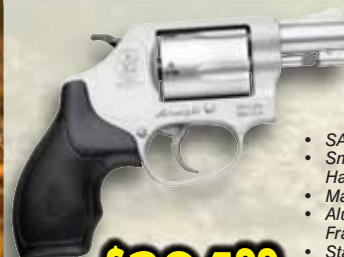

M 637

.38 Spl +P
5rd 1 7/8" BBL
#163050

- SA / DA
- Small Exposed Hammer
- Matte Silver finish
- Aluminum Alloy Frame
- Stainless Steel Cylinder
- Synthetic Grip
- Airweight

$394⁹⁹
REG $419⁹⁹

100% American Made!

2 Town Gun Shop