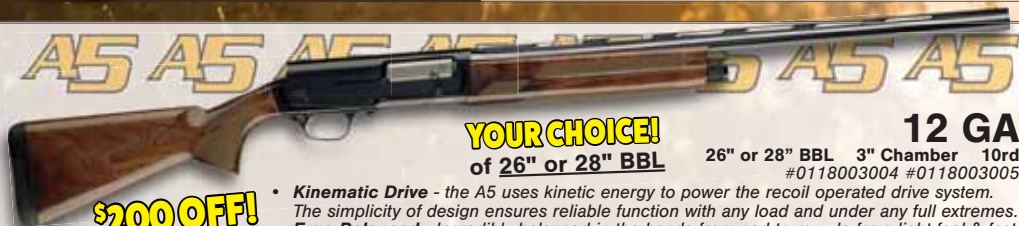

YOUR CHOICE!
of 26" or 28" BBL

12 GA

26" or 28" BBL 3" Chamber 10rd
#0118003004 #0118003005

$200 OFF!
$1429⁹⁹
REG $1629⁹⁹

- **Kinematic Drive** - the A5 uses kinetic energy to power the recoil operated drive system. The simplicity of design ensures reliable function with any load and under any full extremes.
- **Ergo Balanced** - Incredibly balanced in the hands from pad to muzzle for a light feel & fast swing. Promotes smoother follow through w. superior hand eye coordination & pointability.
- **Speed Load PLUS** - feeding system sends the first shell loaded directly into the chamber
- The patented TurnKey Magazine Plug is easily removed in seconds using a car key
- Gloss finish Walnut with close radius pistol grip featuring an Inflex Recoil Pad
- Fiber-Optic Front Sight with Ivory mid-bead sight
- GUARANTEED for 1,000 Rounds or 5 Years!