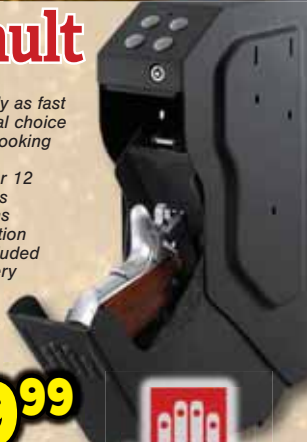

SpeedVault

- The SpeedVault is equally as fast as it is discreet - the ideal choice for a home or business looking for added security
- Digital Keypad lock - over 12 million user combinations
- Multiple mounting options
- 18-gauge steel construction
- Backup override key included
- Audio and LED low battery warning alarm
- Protective Foam Liner & Interior Courtesy Light

2 1/4" x 5 3/4" x 8 1/2"
#SV500

$129⁹⁹
REG $169⁹⁹

MT-21 GunSafe

1350°F 60-MINUTE FIRE RATING
28" x 60" x 20" 490lbs

- 12-Gauge Outer Steel, Full 14-Gauge Inner
- Up to 2" Thick Composite Walls
- Double-Steel Door Casement™
- 4-1/4" Thick Double Plate Steel Door
- 7/16 Reinforced Door Edge
- Two Layers of Fire Insulation
- Internal Ball-Bearing Hinges
- Champion's Auto-Relock™ System
- Sargent & Greenleaf® Dial Lock
- Four-Way Active Boltworks
- Eight, One-Inch Diameter Door Bolts
- Bolt-Detent™ System & Roughneck™ Bolt Guides
- Lifetime Warranty

#MT21